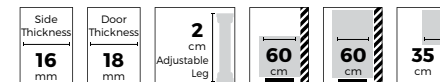

Air Hinge: A masterpiece of compactness in design, imperceptible and unseen just **like air:** Air is the new fusion of technology and aesthetics.

Air can be equipped with holders for the hinge cup and arm. The holders make the insertion of the hinge easier as well as hiding any surface imperfections caused by the machining of the cabinet.

Legrabox blum drawer: Full load bearing capacity legrabox performs outstandingly even when fully extended and heavily laden. Even very wide and heavy pull-outs have a smooth-running action thanks to high dynamic carrying capacities of 40 and 70 kg.