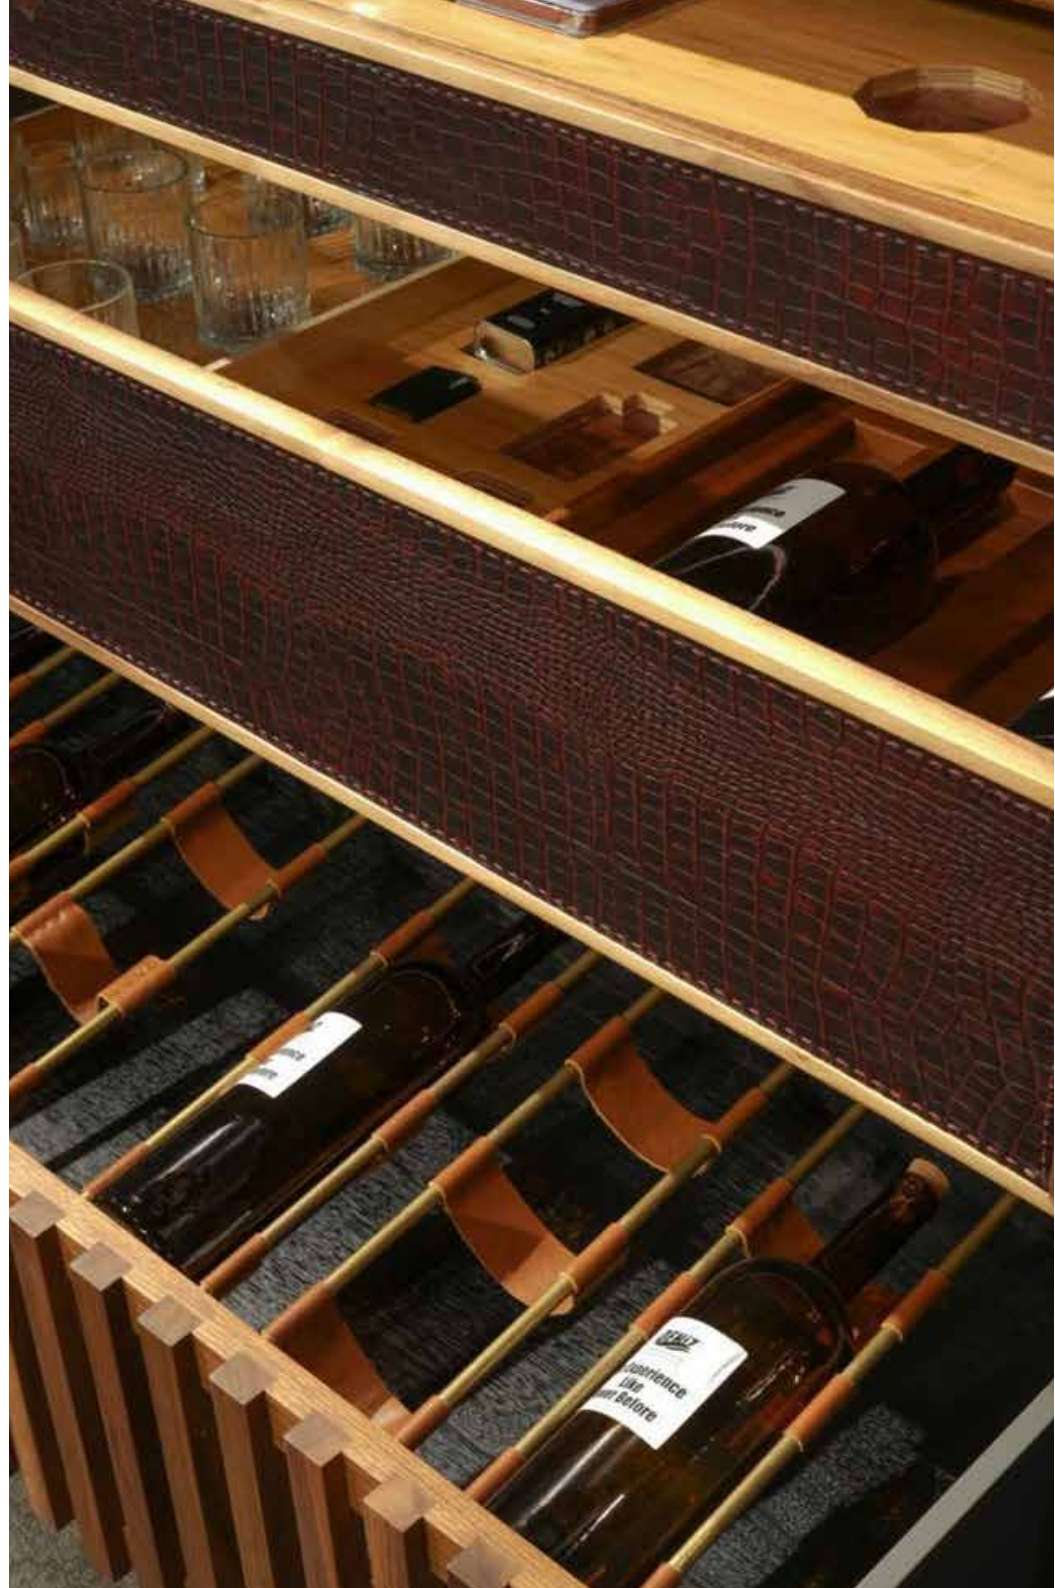

Beyond meeting consumer needs, **Manadena** offers something beyond their expectations, symbolizing unparalleled quality, luxury, and excellence in the interior decoration industry.

Our constant aim is to create unique and exceptional spaces for our clients. In a fully industrialized factory with advanced production lines and a team of experienced and creative specialists, **Manadena** has endeavored to bring the latest technology into this industry. The result of these efforts is the delivery of products that comfortably compete with renowned global brands such as Boffi, Valcucine, and Poggenpohle.