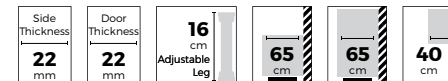

HKi: Due to its compact and narrow design, AVENTOS HKi can be fully integrated into the cabinet side. The stay lift fitting blends seamlessly into the furniture and enables new design possibilities with high aesthetic quality. You receive pure furniture with complete design freedom.

Legrabox blum drawer: Full load bearing capacity legrabox performs outstandingly even when fully extended and heavily laden. Even very wide and heavy pull-outs have a smooth-running action thanks to high dynamic carrying capacities of 40 and 70 kg.

Pocket door system: The new product category called pocket systems opens up completely new opportunities for creating multifunctional space. The unique pocket door system with fully integrated technology, allows you to open up complete living areas when you need them and conceal them again when they are not in use. No matter whether single or double door application, the full overlay fronts disappear into a dedicated narrow cabinet, the pocket.