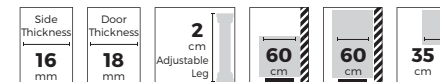

Air Hinge: A masterpiece of compactness in design, imperceptible and unseen just **like air:** Air is the new fusion of technology and aesthetics.

Air can be equipped with holders for the hinge cup and arm. The holders make the insertion of the hinge easier as well as hiding any surface imperfections caused by the machining of the cabinet.

Legrabox blum drawer: Full load bearing capacity legrabox performs outstandingly even when fully extended and heavily laden. Even very wide and heavy pull-outs have a smooth-running action thanks to high dynamic carrying capacities of 40 and 70 kg.