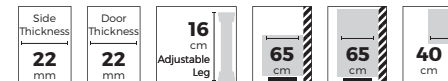

HKi: Due to its compact and narrow design, AVENTOS HKi can be fully integrated into the cabinet side. The stay lift fitting blends seamlessly into the furniture and enables new design possibilities with high aesthetic quality. You receive pure furniture with complete design freedom.

Legrabox blum drawer: Full load bearing capacity legrabox performs outstandingly even when fully extended and heavily laden. Even very wide and heavy pull-outs have a smooth-running action thanks to high dynamic carrying capacities of 40 and 70 kg.

Pocket door system: The new product category called pocket systems opens up completely new opportunities for creating multifunctional space. The unique pocket door system with fully integrated technology, allows you to open up complete living areas when you need them and conceal them again when they are not in use. No matter whether single or double door application, the full overlay fronts disappear into a dedicated narrow cabinet, the pocket.